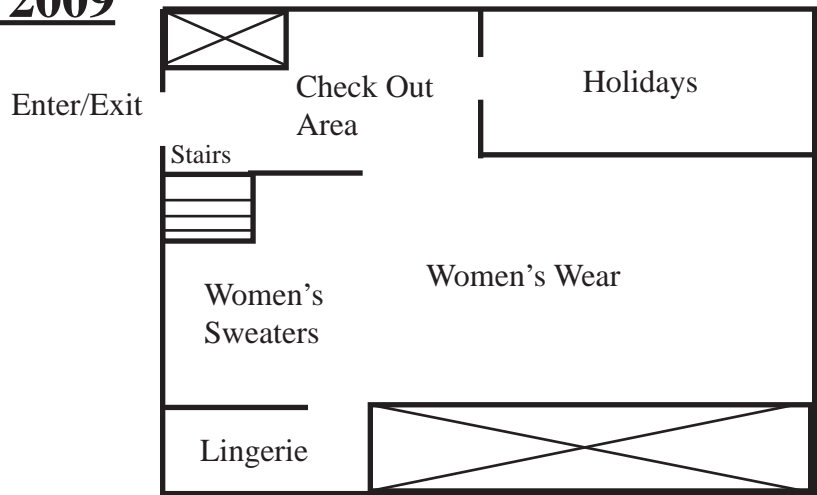

Christ Church Rummage 2009

Hardware Tent

Furniture & Sporting Goods

Portable Toilets

Bridge to
Parish House
Main Floor

Parking Lot

West Building Main Floor

West Building Basement

Handbags

Hardware

Parish House, 1st Fl

West Building Basement
Parish House, Lower L
Women's Club

Women's Club

West Building Basement
Parish House, 1st Fl
Front Lawn
Parish House, Lower L
Parish House, Lower L
West Building Basement
West Building Basement
Women's Club
West Building, Main Fl
Village Green Tent
Parish House Mezzanine
Parking Lot Tent

Women's Club

Parish House, Lower L
Women's Club
Parish House, Lower L
West Building, Basement
Parking Lot Tent

Parish House, 1st Fl

West Building Basement
Parish House, Lower L
West Building, Main Fl
West Building, Main Fl